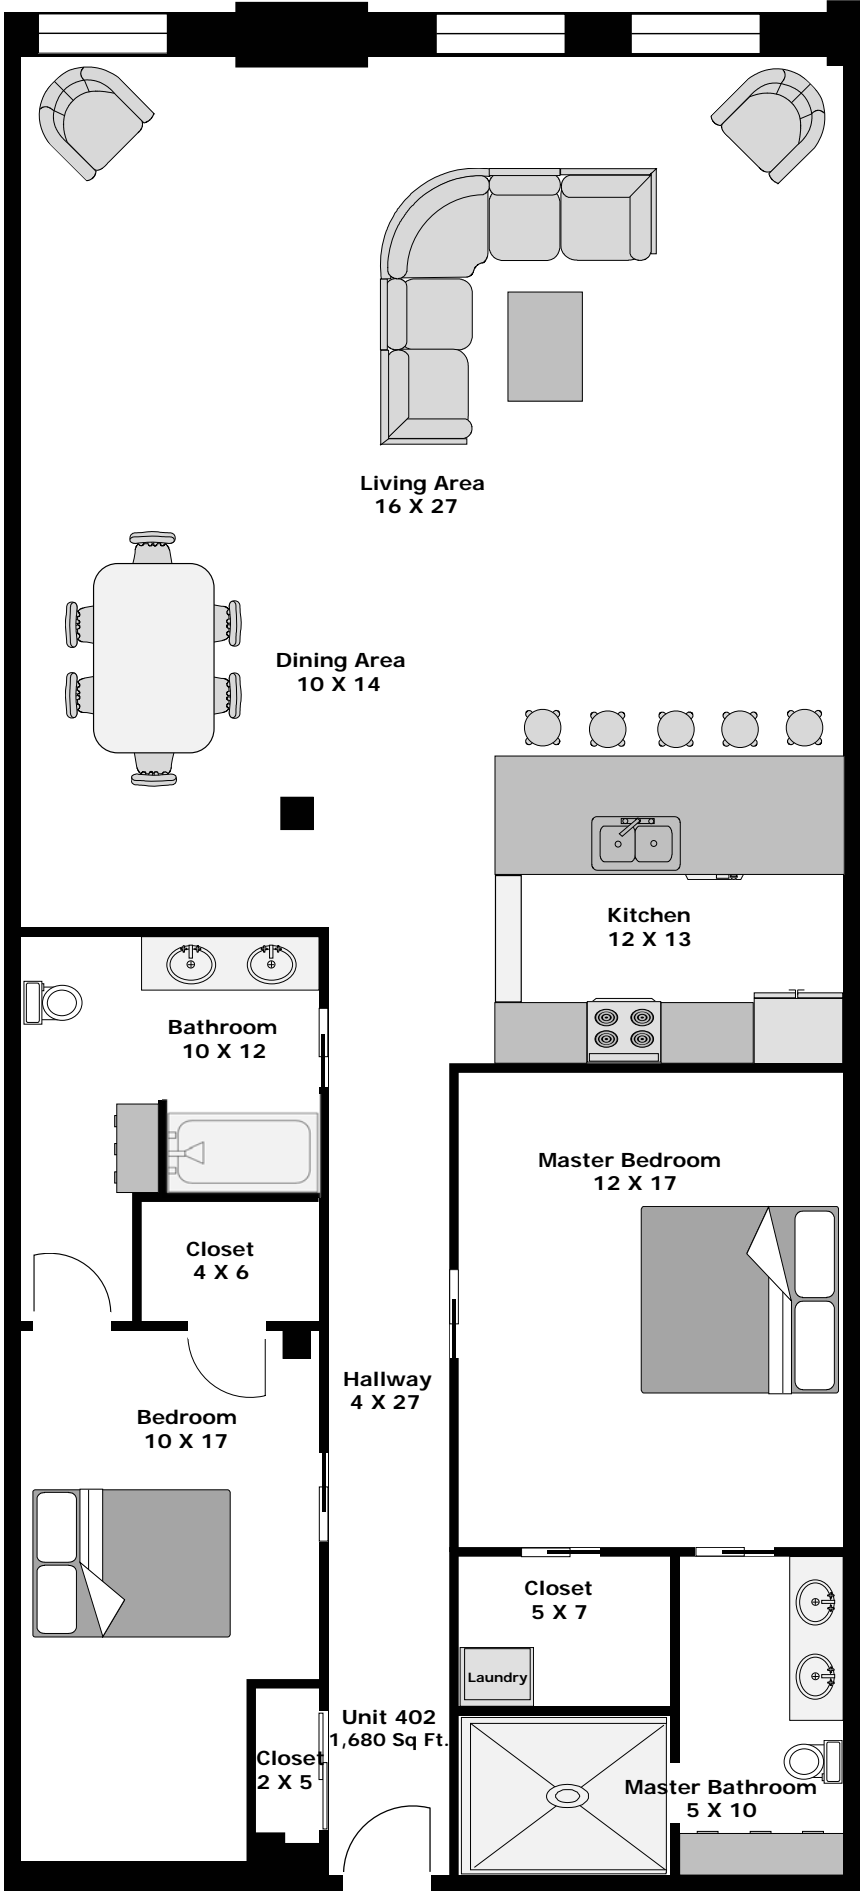

Bedroom  
12 X 14

Living Area  
15 X 20

Closet  
5 X 5

Bathroom  
7 X 8

Dining Area  
10 X 15

Bedroom  
11 X 12

Closet  
4 X 4

Kitchen  
14 X 15

Bathroom  
8 X 8

Hallway  
5 X 9

Closet  
2 X 8

Entry Hallway  
4 X 15

Master Bedroom  
14 X 17

Master Bathroom  
10 X 10

Unit 401  
1,730 Sq Ft.

Closet  
2 X 14

Laundry

Living Area  
16 X 27

Dining Area  
10 X 14

Kitchen  
12 X 13

Bathroom  
10 X 12

Master Bedroom  
12 X 17

Closet  
4 X 6

Hallway  
4 X 27

Hallway  
4 X 21

Closet  
6 X 6

Master Bathroom  
8 X 8

Dining Area  
8 X 16

Laundry  
6 X 7

Kitchen  
11 X 15

Closet  
6 X 7

Bathroom  
7 X 8