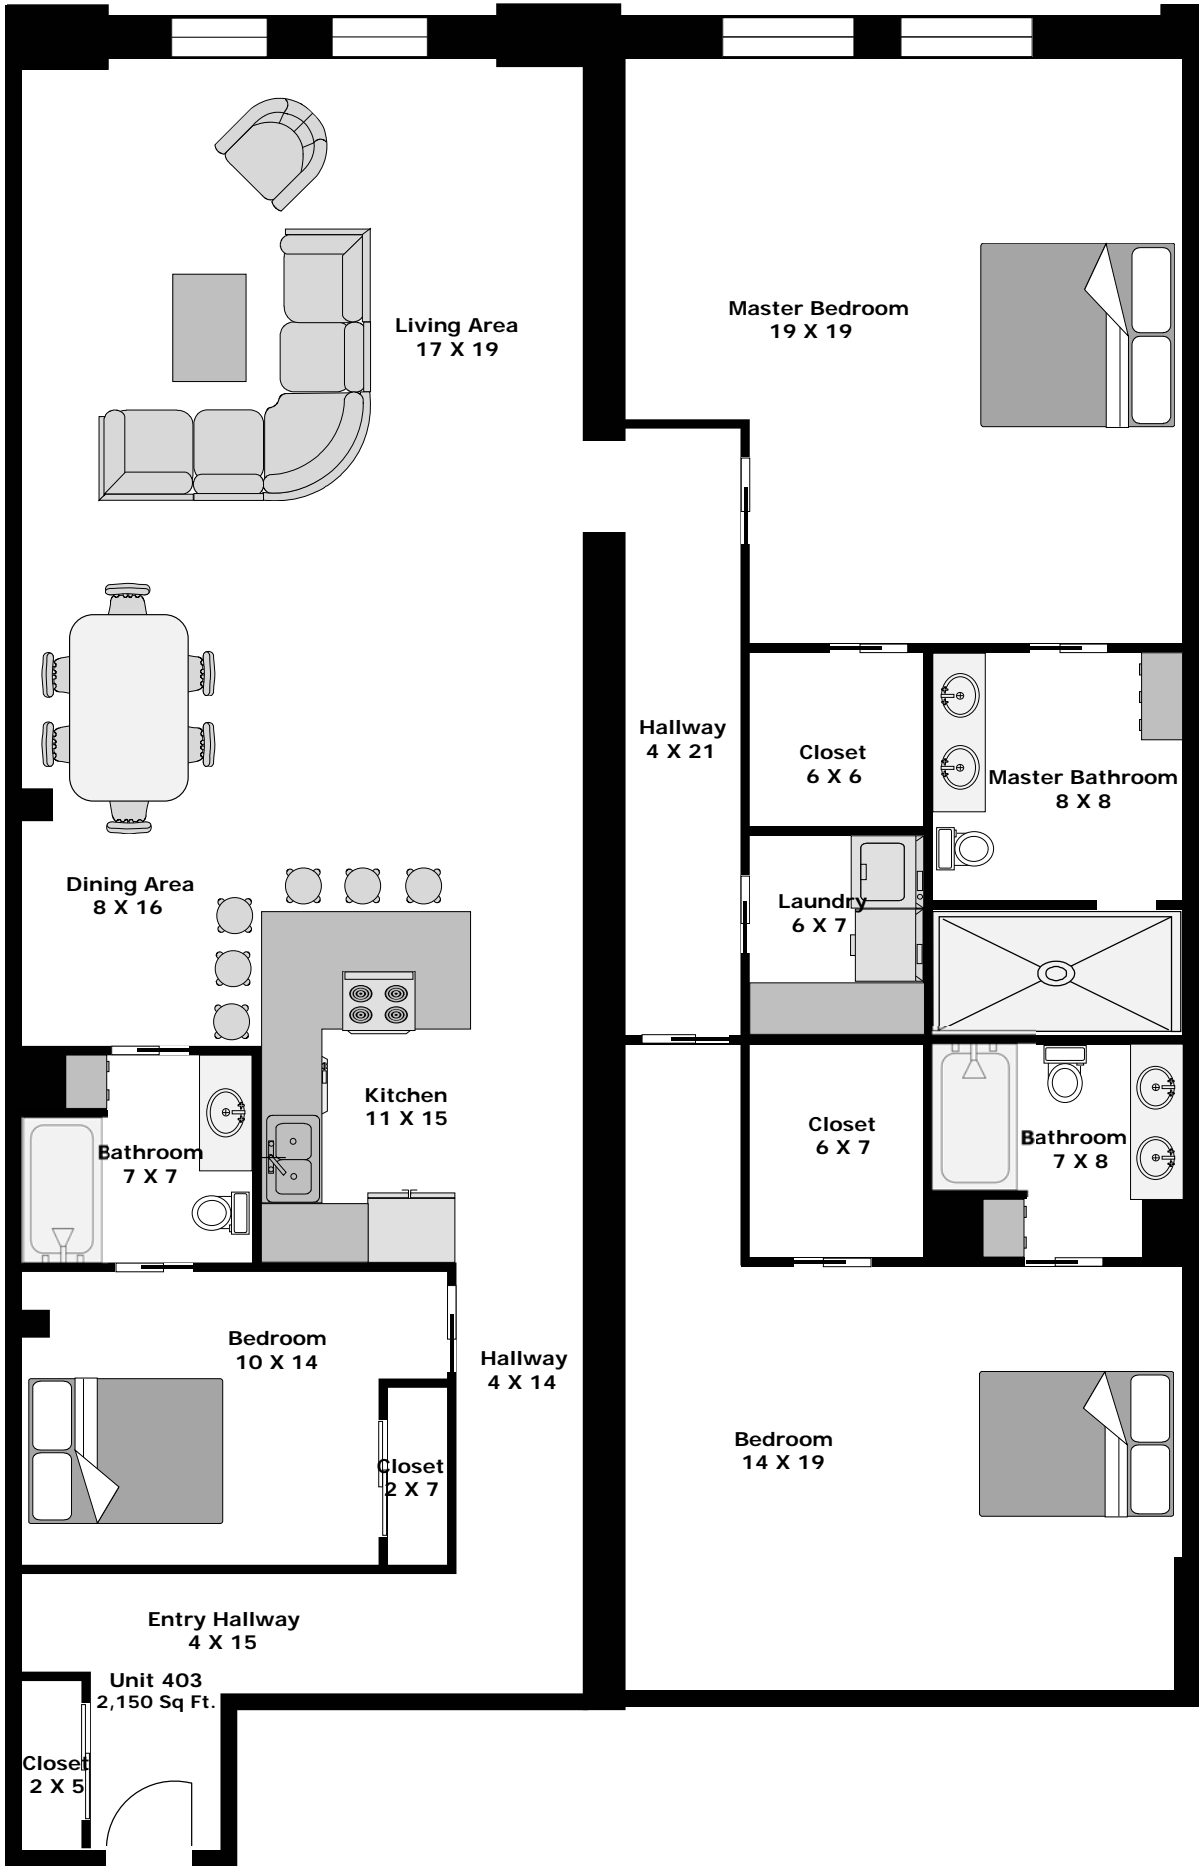

Bedroom  
12 X 14

Living Area  
15 X 20

Closet  
5 X 5

Bathroom  
7 X 8

Dining Area  
10 X 15

Bedroom  
11 X 12

Closet  
4 X 4

Kitchen  
14 X 15

Laundry

Living Area  
16 X 27

Dining Area  
10 X 14

Kitchen  
12 X 13

Bathroom  
10 X 12

Master Bedroom  
12 X 17

Closet  
4 X 6

Hallway  
4 X 27

Bedroom  
10 X 17

Closet  
5 X 7

Unit 402  
1,680 Sq Ft.

Closet  
2 X 5

Laundry

Master Bathroom  
5 X 10

Living Area  
17 X 19

Master Bedroom  
19 X 19

Hallway  
4 X 21

Closet  
6 X 6

Master Bathroom  
8 X 8

Dining Area  
8 X 16

Laundry  
6 X 7

Kitchen  
11 X 15

Closet  
6 X 7

Bathroom  
7 X 8