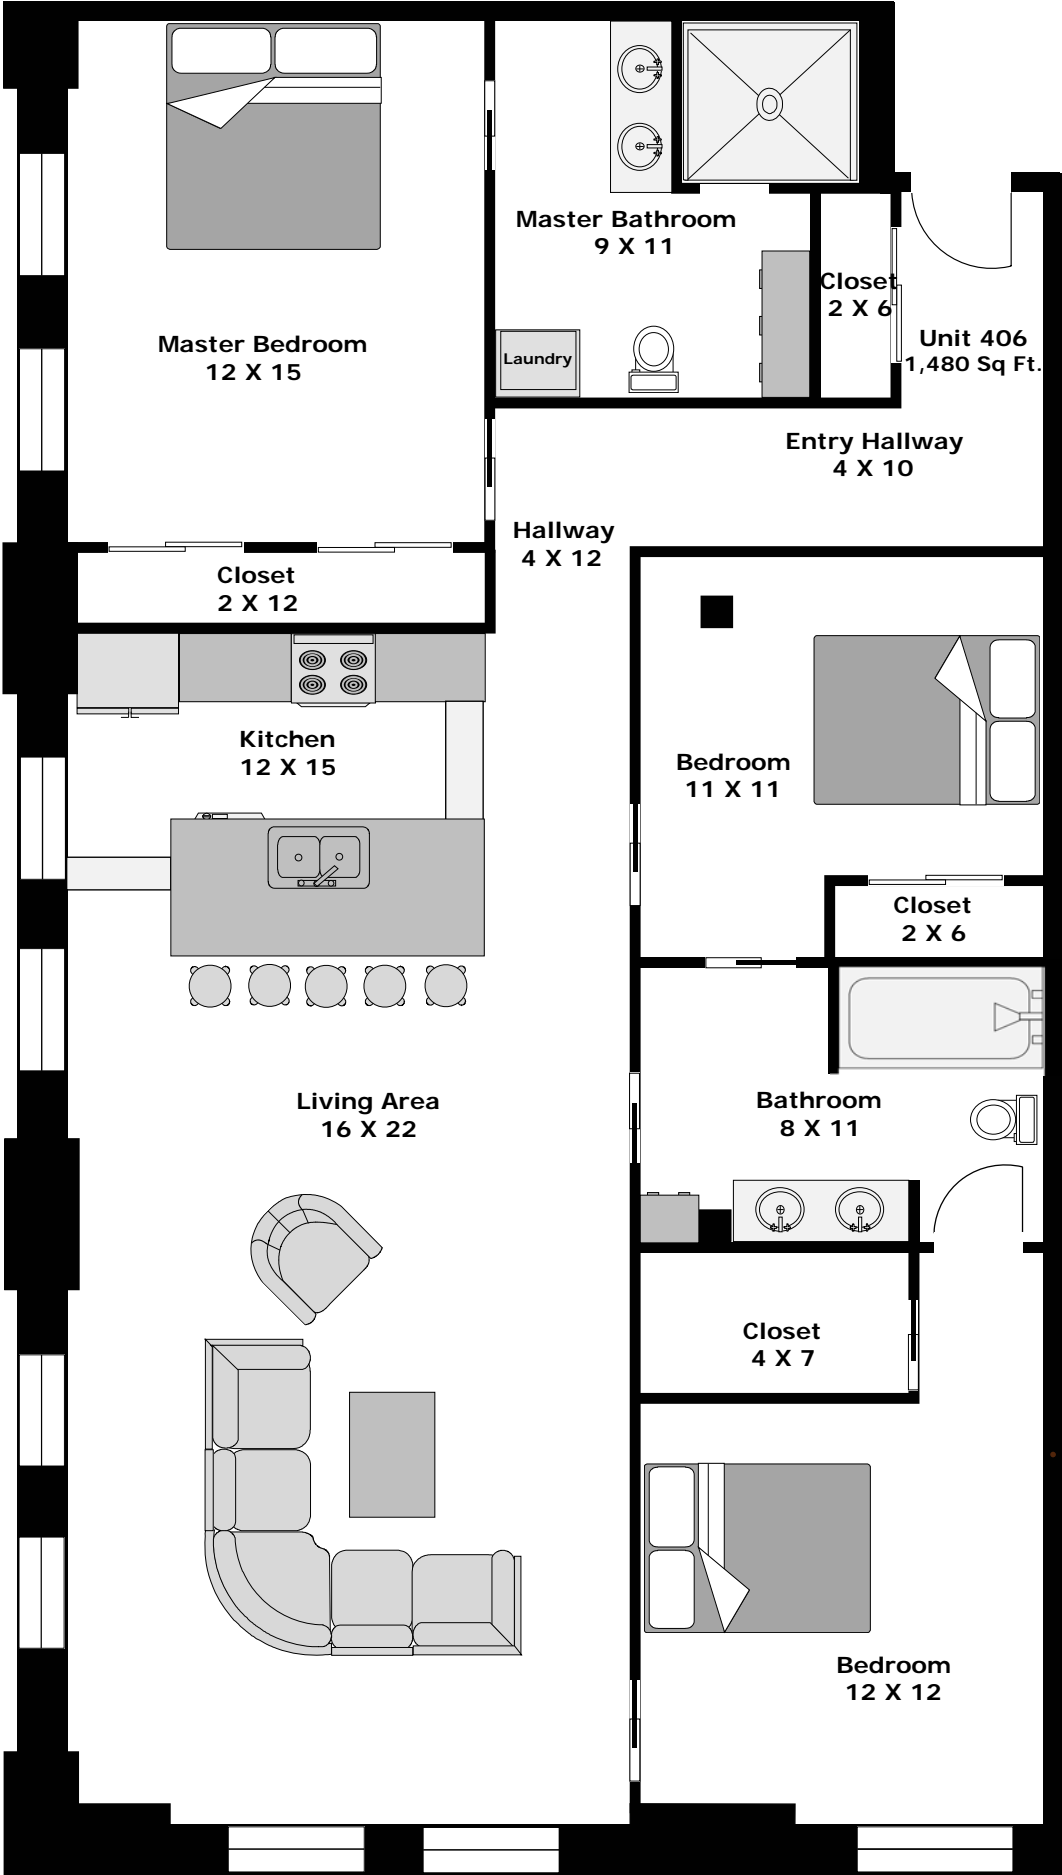

Bedroom  
12 X 14

Living Area  
15 X 20

Closet  
5 X 5

Bathroom  
7 X 8

Dining Area  
10 X 15

Bedroom  
11 X 12

Closet  
4 X 4

Kitchen  
14 X 15

Laundry

Living Area  
16 X 27

Dining Area  
10 X 14

Kitchen  
12 X 13

Bathroom  
10 X 12

Master Bedroom  
12 X 17

Closet  
4 X 6

Hallway  
4 X 27

Bathroom  
7 X 7

Bedroom  
10 X 14

Hallway  
4 X 14

Closet  
2 X 7

Bedroom  
14 X 19

Entry Hallway  
4 X 15

Unit 403  
2,150 Sq Ft.

Closet  
2 X 5

**Bedroom**  
11 X 11

**Closet**  
2 X 6

**Living Area**  
16 X 22

**Bathroom**  
8 X 11

**Closet**  
4 X 7

**Bedroom**  
12 X 12