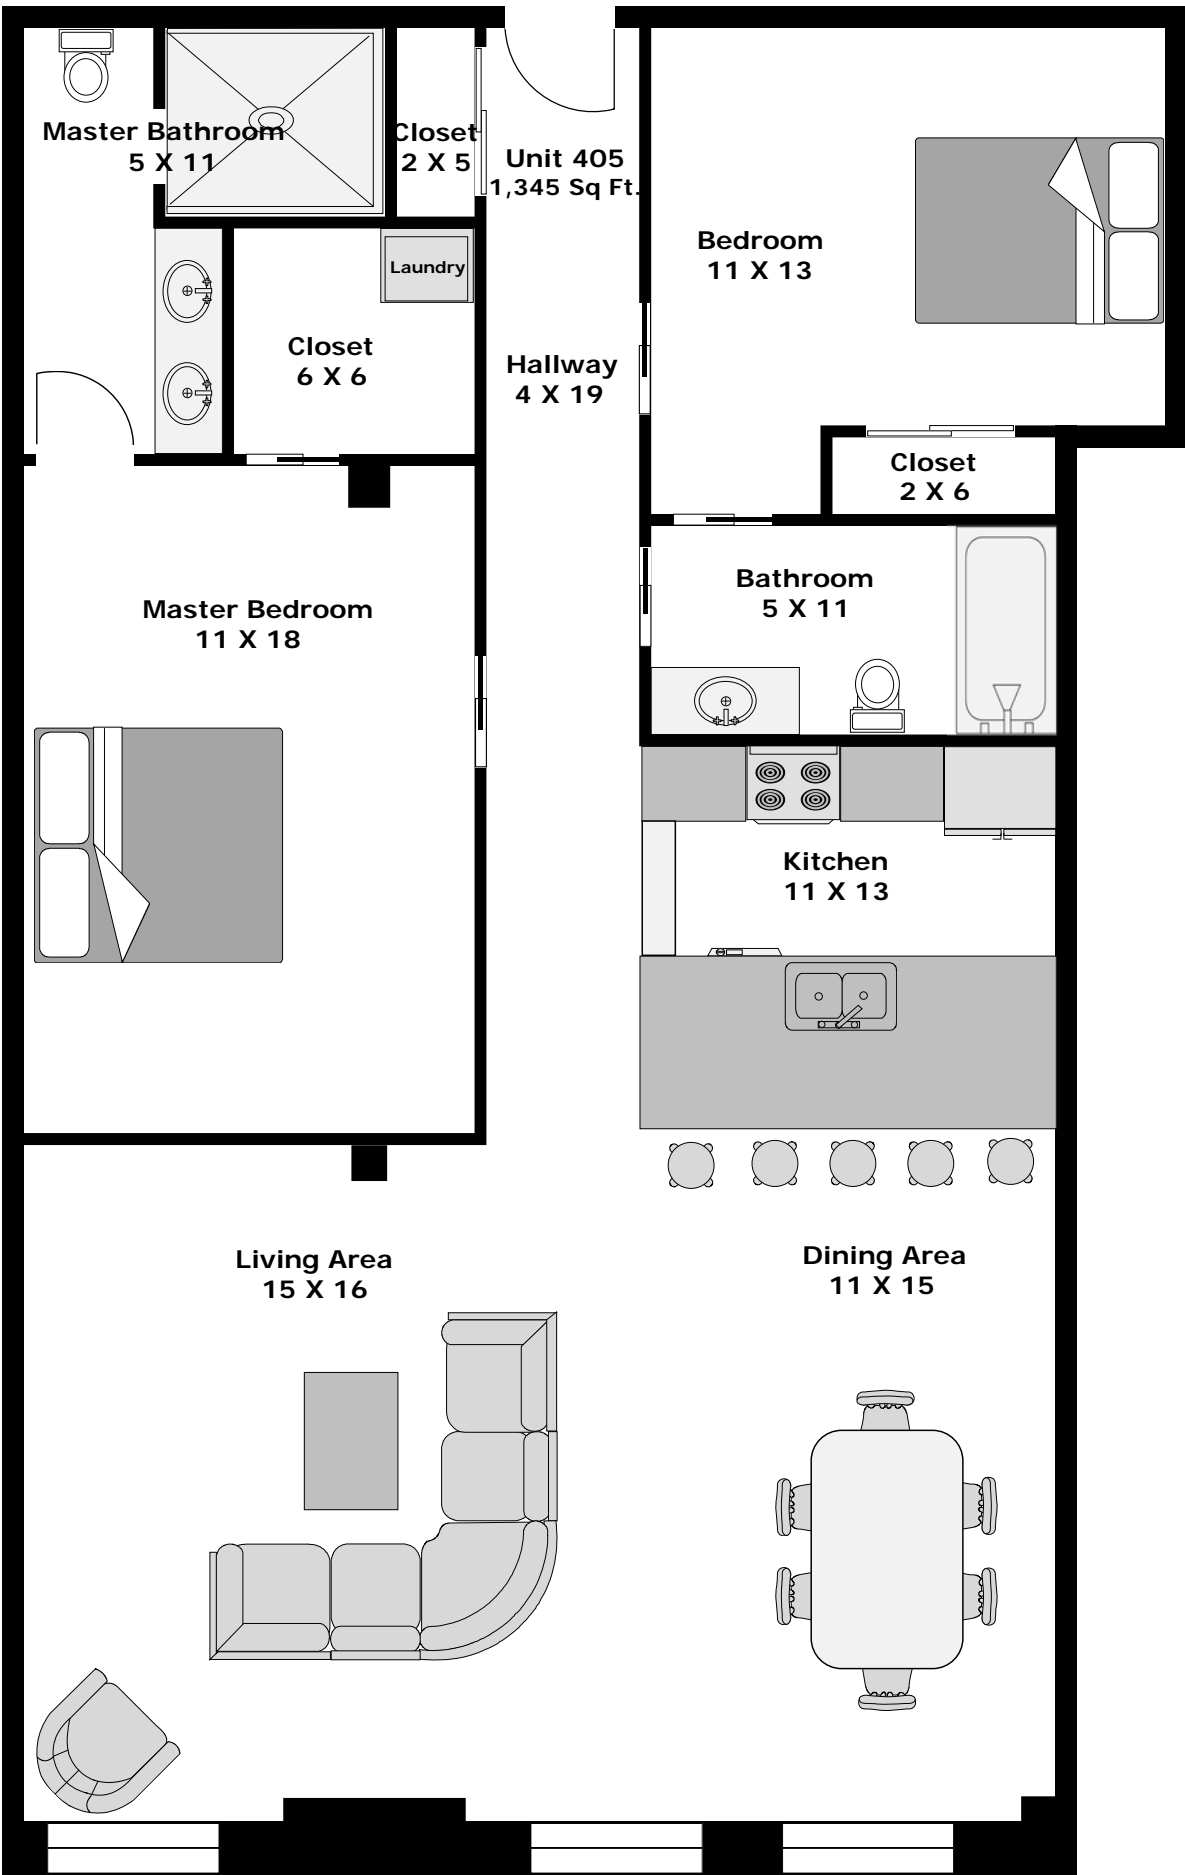

Bedroom  
12 X 14

Living Area  
15 X 20

Closet  
5 X 5

Bathroom  
7 X 8

Dining Area  
10 X 15

Bedroom  
11 X 12

Closet  
4 X 4

Kitchen  
14 X 15

Laundry

Living Area  
16 X 27

Dining Area  
10 X 14

Kitchen  
12 X 13

Bathroom  
10 X 12

Master Bedroom  
12 X 17

Closet  
4 X 6

Hallway  
4 X 27

Bathroom  
7 X 7

Bedroom  
10 X 14

Hallway  
4 X 14

Closet  
2 X 7

Bedroom  
14 X 19

Entry Hallway  
4 X 15

Unit 403  
2,150 Sq Ft.

Closet  
2 X 5

**Bedroom**  
11 X 11

**Closet**  
2 X 6

**Living Area**  
16 X 22

**Bathroom**  
8 X 11

**Closet**  
4 X 7

**Bedroom**  
12 X 12